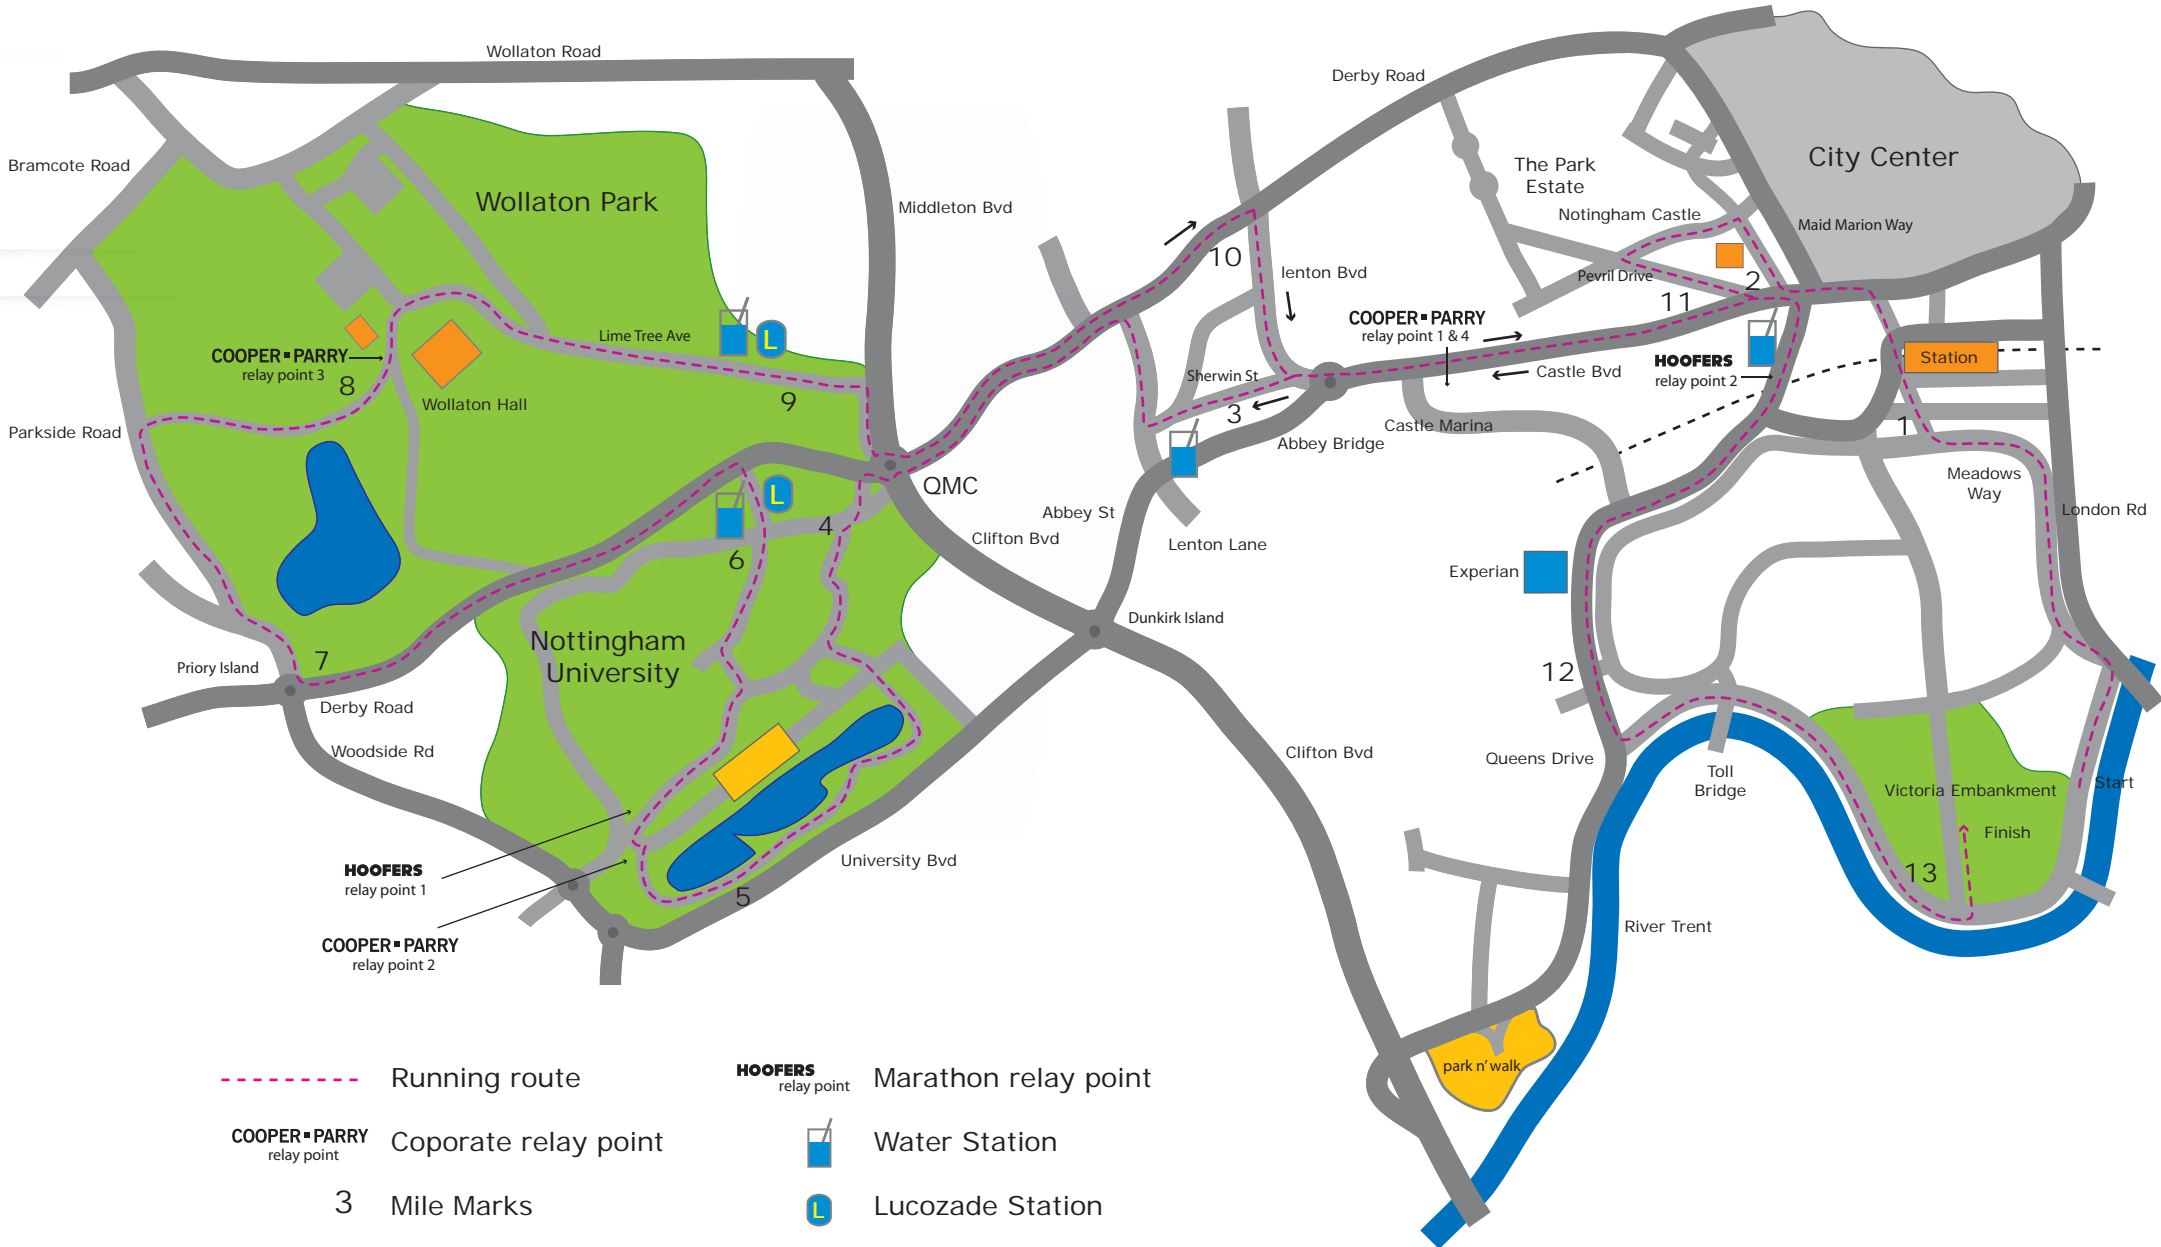

Experian Robin Hood Marathon (half marathon)

Course Map 2007

- - - - - Running route
- COOPER=PARRY relay point
- HOOFERS relay point
- Coporate relay point
- Marathon relay point
- 3 Mile Marks
- Water Station
- Lucozade Station