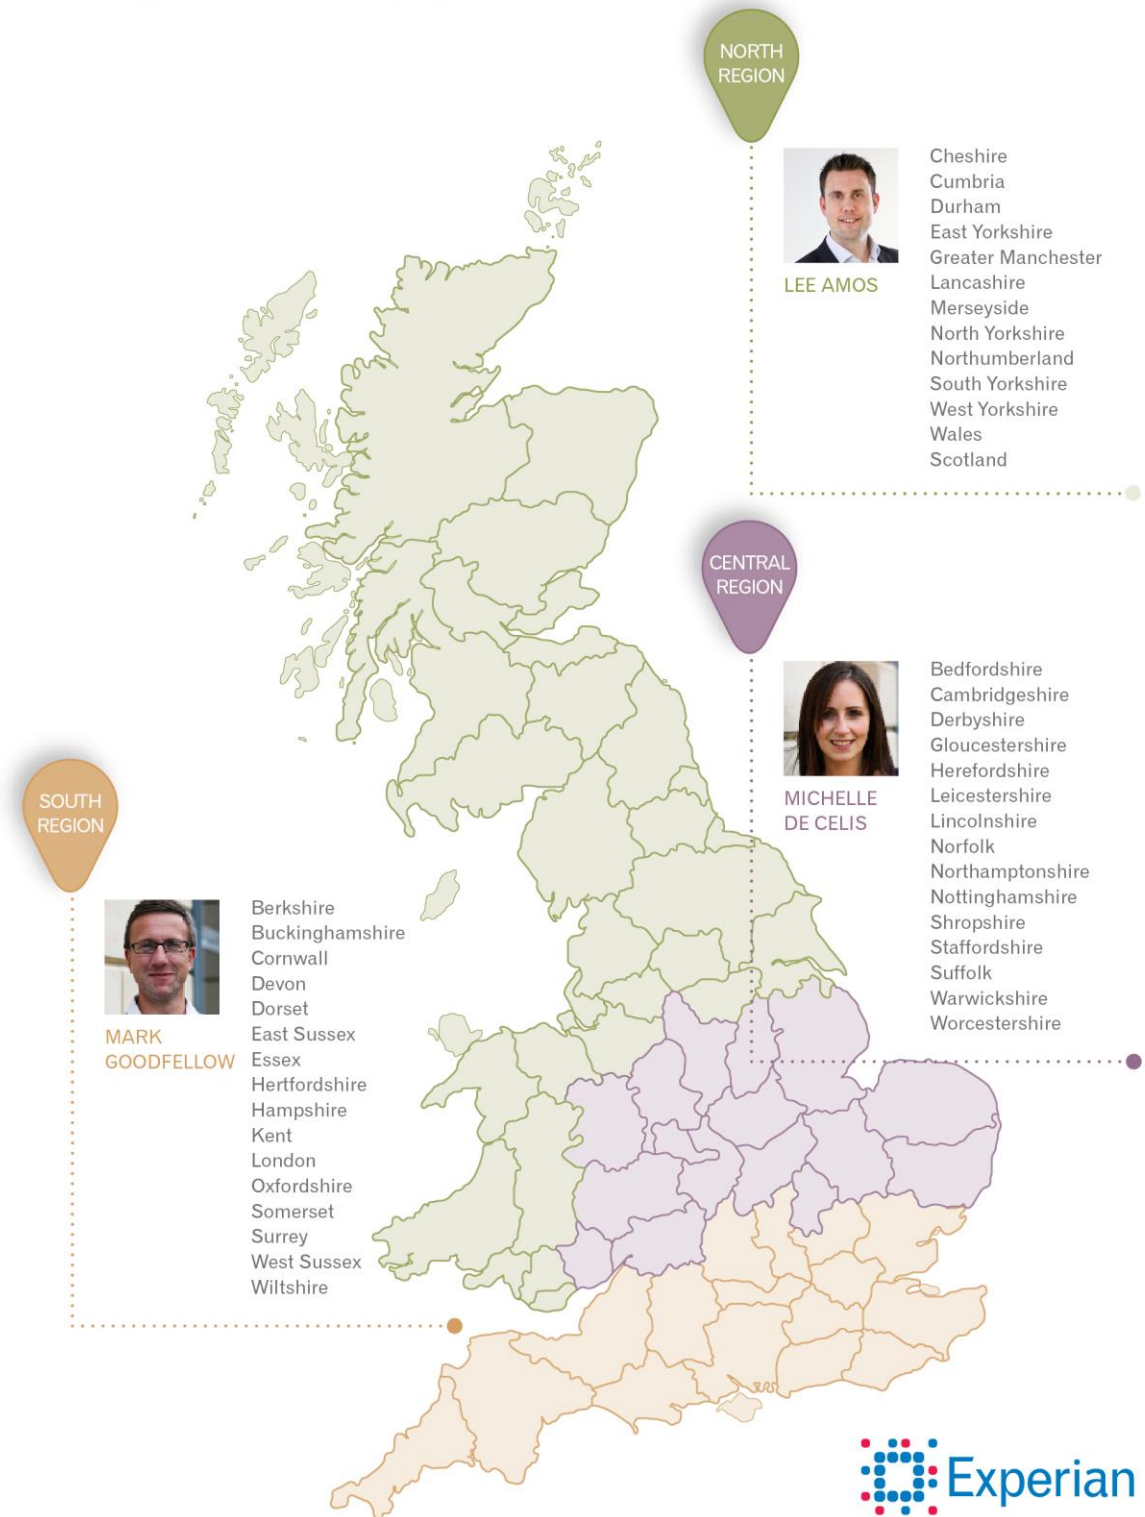

Regional Support

NORTH REGION

LEE AMOS

- Cheshire
- Cumbria
- Durham
- East Yorkshire
- Greater Manchester
- Lancashire
- Merseyside
- North Yorkshire
- Northumberland
- South Yorkshire
- West Yorkshire
- Wales
- Scotland

CENTRAL REGION

MICHELLE DE CELIS

- Bedfordshire
- Cambridgeshire
- Derbyshire
- Gloucestershire
- Herefordshire
- Leicestershire
- Lincolnshire
- Norfolk
- Northamptonshire
- Nottinghamshire
- Shropshire
- Staffordshire
- Suffolk
- Warwickshire
- Worcestershire

SOUTH REGION

MARK GOODFELLOW

- Berkshire
- Buckinghamshire
- Cornwall
- Devon
- Dorset
- East Sussex
- Essex
- Hertfordshire
- Hampshire
- Kent
- London
- Oxfordshire
- Somerset
- Surrey
- West Sussex
- Wiltshire